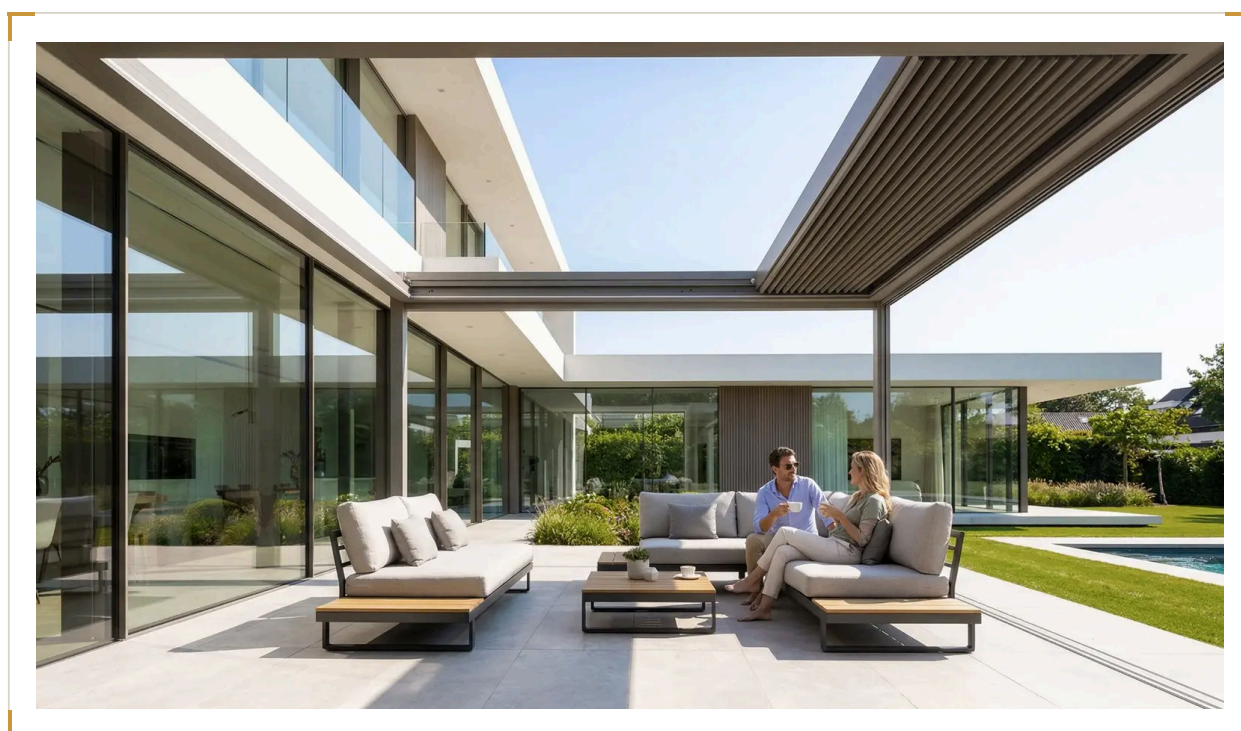

PRODUKTDATABLAD

Luxa Aperio 800 Retractable Louvre Roof System

A retractable louvre roof that does what fixed-blade systems can't – slide the louvres aside and the sky comes back.

SKU LS-LRS800 CODE LRS 800 FRÅN €7,990

LUXASHADE BY PONARC

Huvudfunktioner

- ▶ Fully retractable louvre blades
- ▶ Open-sky capability
- ▶ Motorised operation
- ▶ All-aluminium construction
- ▶ Four-season weather protection
- ▶ Natural light and ventilation control
- ▶ TIGER Coatings powder coat
- ▶ Any RAL colour
- ▶ 98% recyclable aluminium
- ▶ Fade and wear resistant