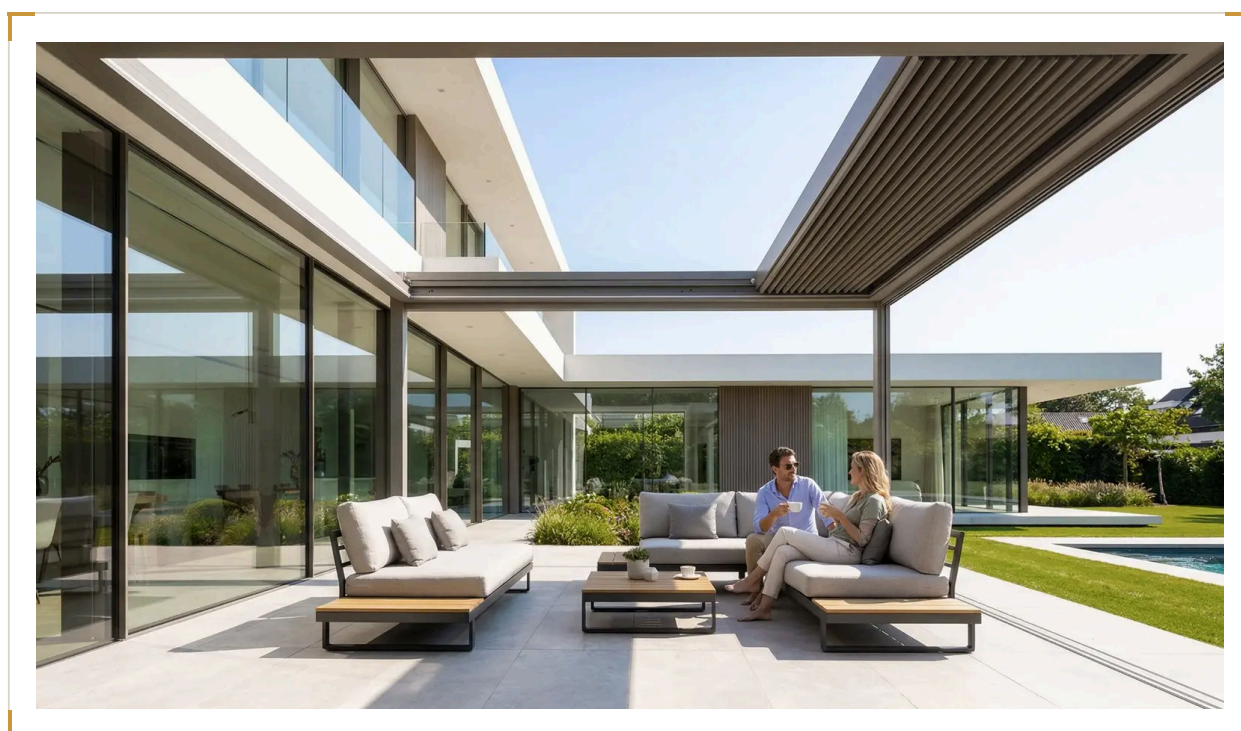

ТЕХНИЧЕСКИЙ ПАСПОРТ

Luxa Aperio 800 Retractable Louvre Roof System

A retractable louvre roof that does what fixed-blade systems can't – slide the louvres aside and the sky comes back.

SKU LS-LRS800 CODE LRS 800 OT €7,990

LUXASHADE BY PONARC

Ключевые особенности

- ▶ Fully retractable louvre blades
- ▶ Open-sky capability
- ▶ Motorised operation
- ▶ All-aluminium construction
- ▶ Four-season weather protection
- ▶ Natural light and ventilation control
- ▶ TIGER Coatings powder coat
- ▶ Any RAL colour
- ▶ 98% recyclable aluminium
- ▶ Fade and wear resistant