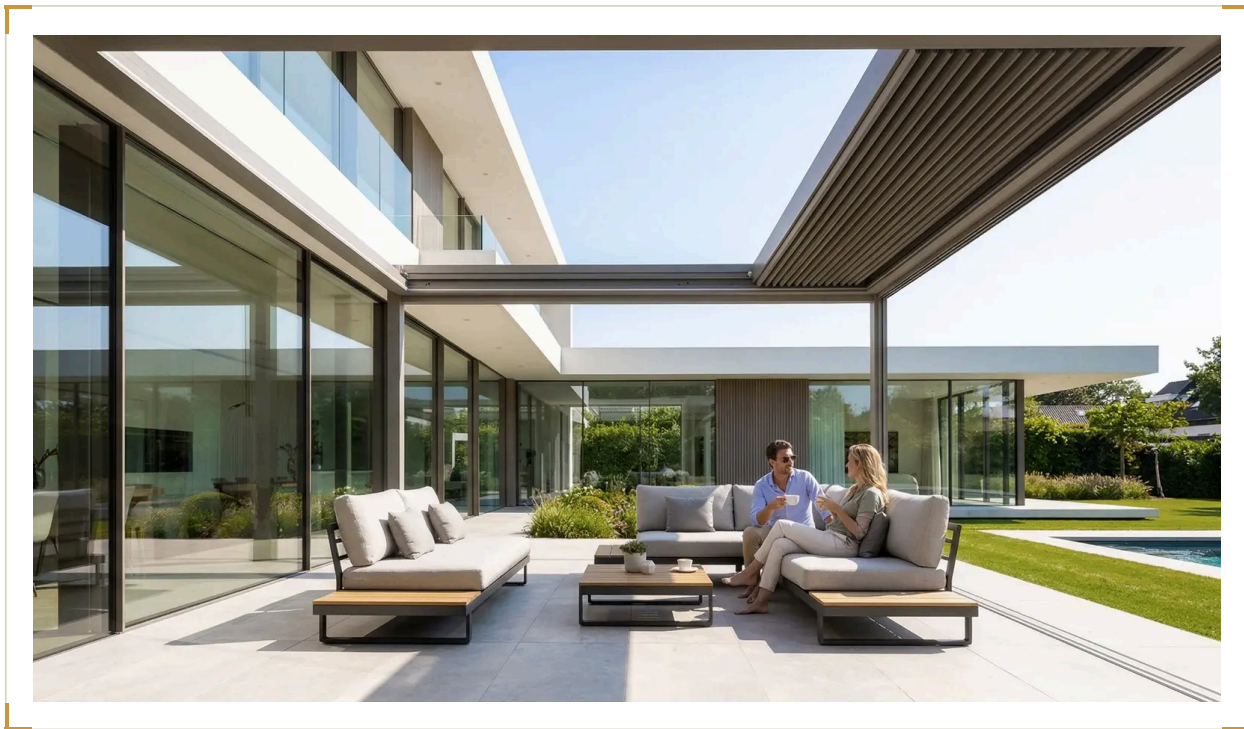

FIȘĂ TEHNICĂ

Luxa Aperio 800 Retractable Louvre Roof System

A retractable louvre roof that does what fixed-blade systems can't – slide the louvres aside and the sky comes back.

SKU LS-LRS800 CODE LRS 800 DE LA €7,990

LUXASHADE BY PONARC

Caracteristici principale

- ▶ Fully retractable louvre blades
- ▶ Open-sky capability
- ▶ Motorised operation
- ▶ All-aluminium construction
- ▶ Four-season weather protection
- ▶ Natural light and ventilation control
- ▶ TIGER Coatings powder coat
- ▶ Any RAL colour
- ▶ 98% recyclable aluminium
- ▶ Fade and wear resistant