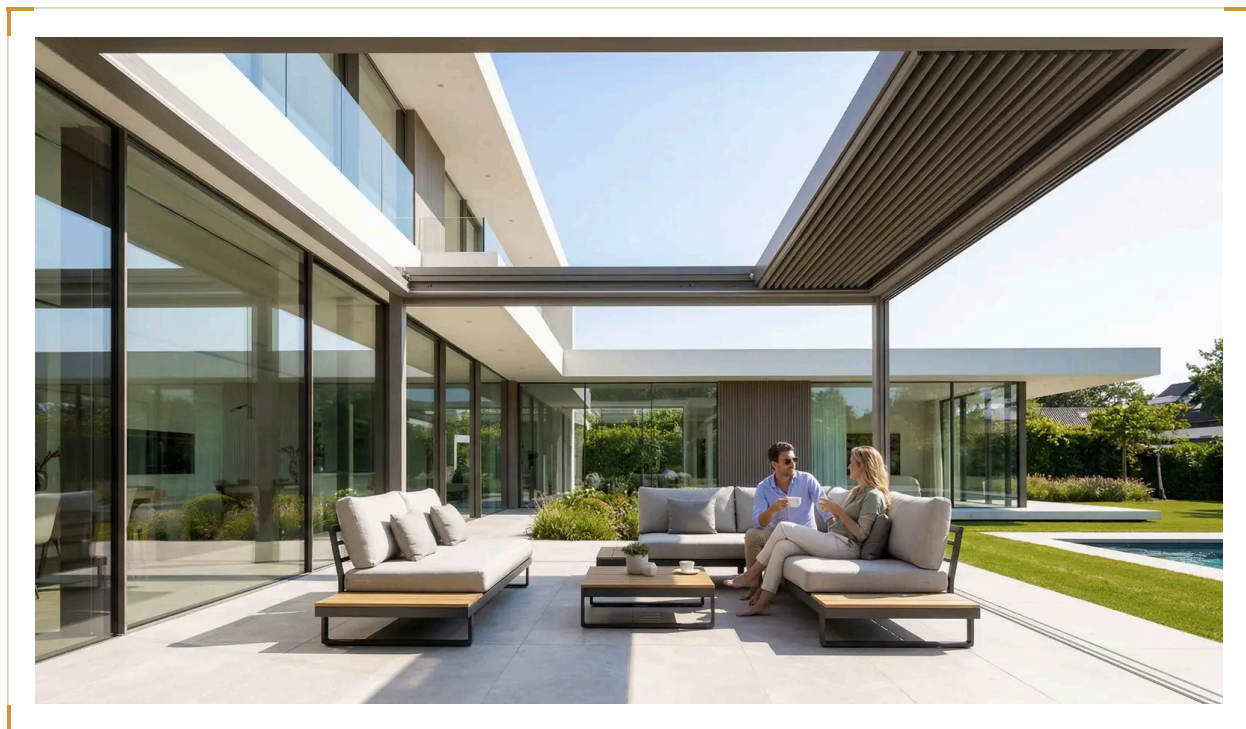

PRODUCT DATASHEET

Luxa Aperio 800 Retractable Louvre Roof System

A retractable louvre roof that does what fixed-blade systems can't – slide the louvres aside and the sky comes back.

SKU LS-LRS800 CODE LRS 800 VANAF €7,990

LUXASHADE BY PONARC

Belangrijkste eigenschappen

- ▶ Fully retractable louvre blades
- ▶ Open-sky capability
- ▶ Motorised operation
- ▶ All-aluminium construction
- ▶ Four-season weather protection
- ▶ Natural light and ventilation control
- ▶ TIGER Coatings powder coat
- ▶ Any RAL colour
- ▶ 98% recyclable aluminium
- ▶ Fade and wear resistant