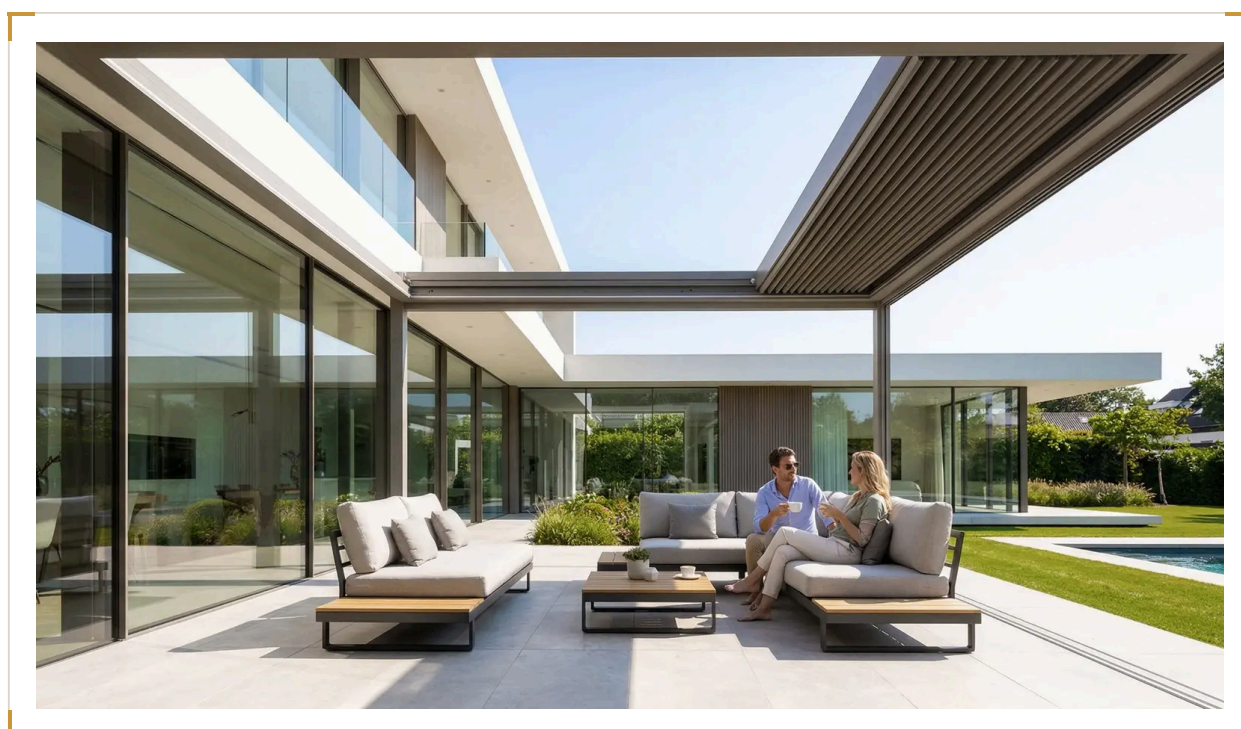

# Luxa Aperio 800 Retractable Louvre Roof System

*A retractable louvre roof that does what fixed-blade systems can't – slide the louvres aside and the sky comes back.*

SKU LS-LRS800 CODE LRS 800 DA €7,990

## Caratteristiche principali

- ▶ Fully retractable louvre blades
- ▶ Open-sky capability
- ▶ Motorised operation
- ▶ All-aluminium construction
- ▶ Four-season weather protection
- ▶ Natural light and ventilation control
- ▶ TIGER Coatings powder coat
- ▶ Any RAL colour
- ▶ 98% recyclable aluminium
- ▶ Fade and wear resistant