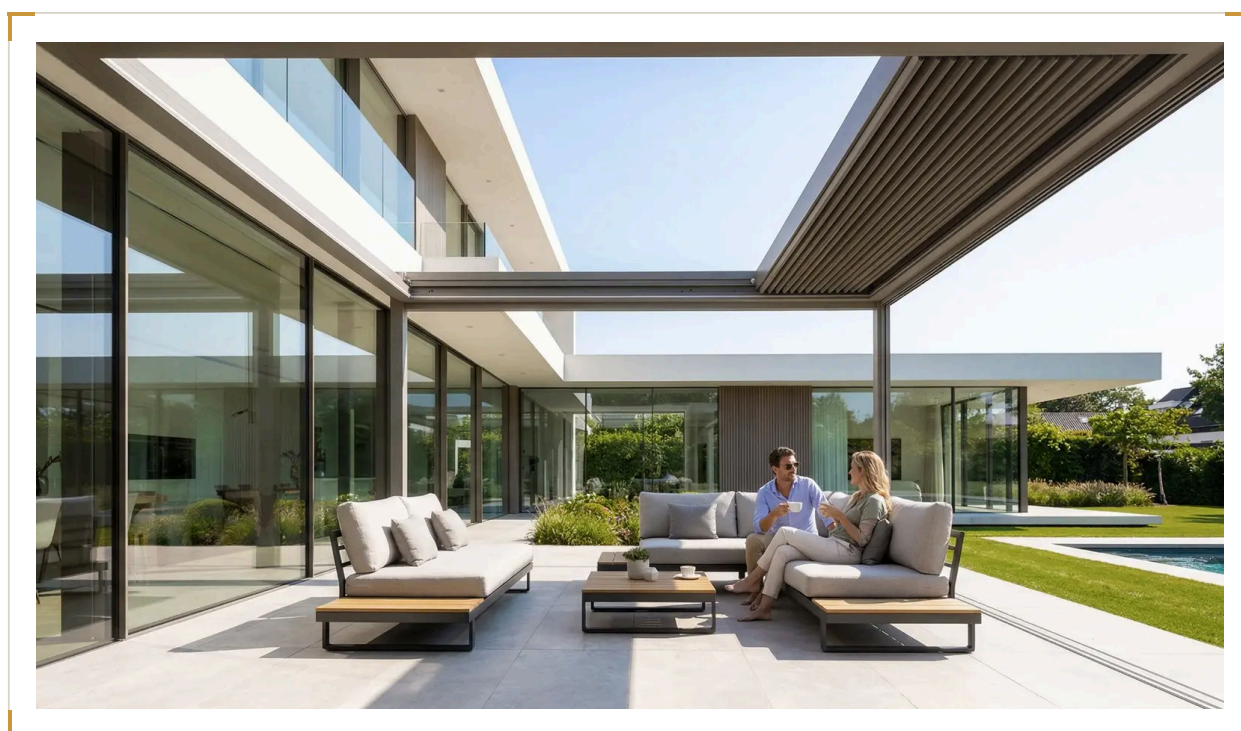

# Luxa Aperio 800 Retractable Louvre Roof System

*A retractable louvre roof that does what fixed-blade systems can't – slide the louvres aside and the sky comes back.*

SKU LS-LRS800    CODE LRS 800    À PARTIR DE €7,990

## ■ Caractéristiques principales

- ▶ Fully retractable louvre blades
- ▶ Open-sky capability
- ▶ Motorised operation
- ▶ All-aluminium construction
- ▶ Four-season weather protection
- ▶ Natural light and ventilation control
- ▶ TIGER Coatings powder coat
- ▶ Any RAL colour
- ▶ 98% recyclable aluminium
- ▶ Fade and wear resistant