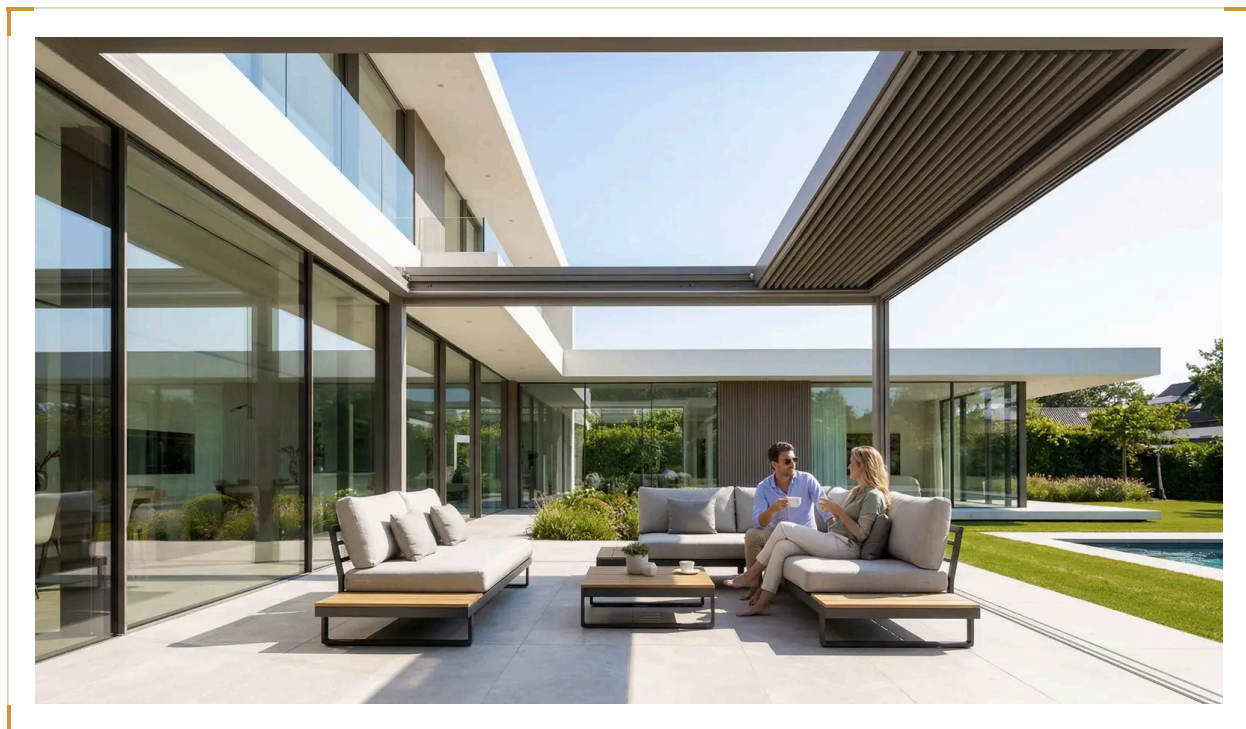

PRODUCT DATASHEET

Luxa Aperio 800 Retractable Louvre Roof System

A retractable louvre roof that does what fixed-blade systems can't – slide the louvres aside and the sky comes back.

SKU LS-LRS800 CODE LRS 800 FROM €7,990

LUXASHADE BY PONARC

Key features

- ▶ Fully retractable louvre blades
- ▶ Open-sky capability
- ▶ Motorised operation
- ▶ All-aluminium construction
- ▶ Four-season weather protection
- ▶ Natural light and ventilation control
- ▶ TIGER Coatings powder coat
- ▶ Any RAL colour
- ▶ 98% recyclable aluminium
- ▶ Fade and wear resistant