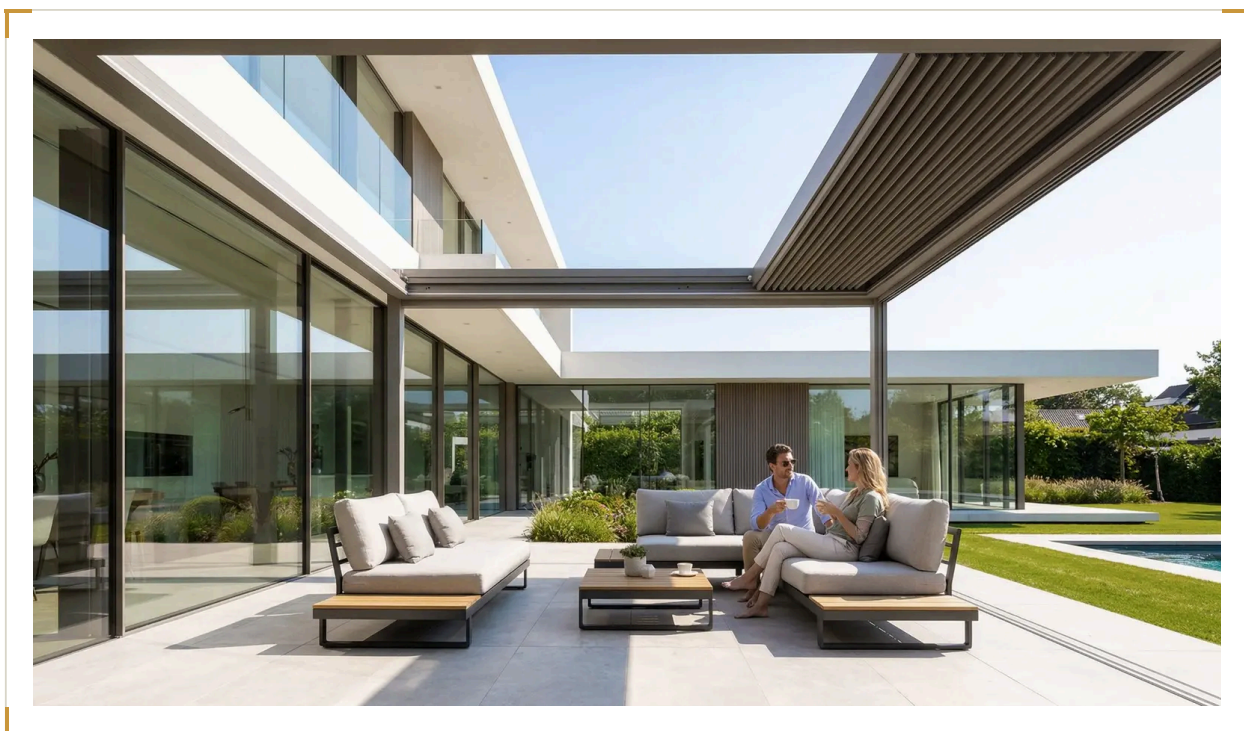

PRODUKT-DATENBLATT

Luxa Aperio 800 Retractable Louvre Roof System

A retractable louvre roof that does what fixed-blade systems can't – slide the louvres aside and the sky comes back.

SKU LS-LRS800 CODE LRS 800 AB €7,990

LUXASHADE BY PONARC

Hauptmerkmale

- ▶ Fully retractable louvre blades
- ▶ Open-sky capability
- ▶ Motorised operation
- ▶ All-aluminium construction
- ▶ Four-season weather protection
- ▶ Natural light and ventilation control
- ▶ TIGER Coatings powder coat
- ▶ Any RAL colour
- ▶ 98% recyclable aluminium
- ▶ Fade and wear resistant