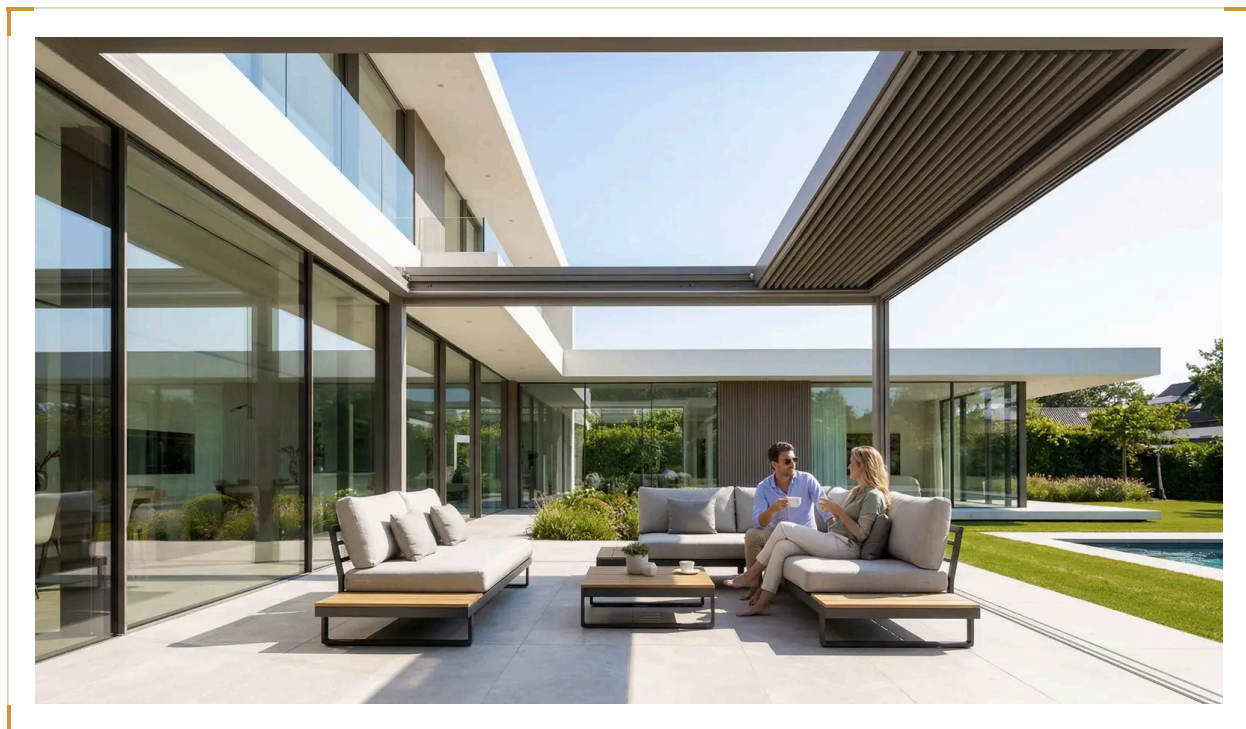

PRODUKT - DATABLAD

Luxa Aperio 800 Retractable Louvre Roof System

A retractable louvre roof that does what fixed-blade systems can't – slide the louvres aside and the sky comes back.

SKU LS-LRS800 CODE LRS 800 FRA €7,990

LUXASHADE BY PONARC

Hovedfunktioner

- ▶ Fully retractable louvre blades
- ▶ Open-sky capability
- ▶ Motorised operation
- ▶ All-aluminium construction
- ▶ Four-season weather protection
- ▶ Natural light and ventilation control
- ▶ TIGER Coatings powder coat
- ▶ Any RAL colour
- ▶ 98% recyclable aluminium
- ▶ Fade and wear resistant